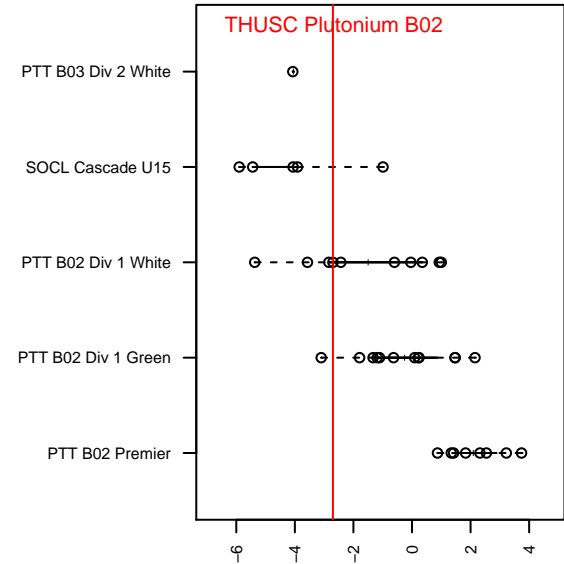

THUSC Plutonium B02

Tualatin Hills United SC
 Beaverton, OR
 B02 total strength=1020
 attack=3.21 defense=1.43
 fall league = PTT B02 Div 1 White
 spr league = Win OYS B02 Div 1 Yellow

alt names used:
 THUSC 02B United Plutonium
 THUSC 02B United Plutonium

Venues played:
 2016 PTT B02 Division 1 White
 2016 Win OYS B02 Division 1 Yellow

**attack and defense variance (black dot)
relative to other teams
and top 10 in region**

**attack and defense rating
relative to others at age
and all opponents in last 13 months**